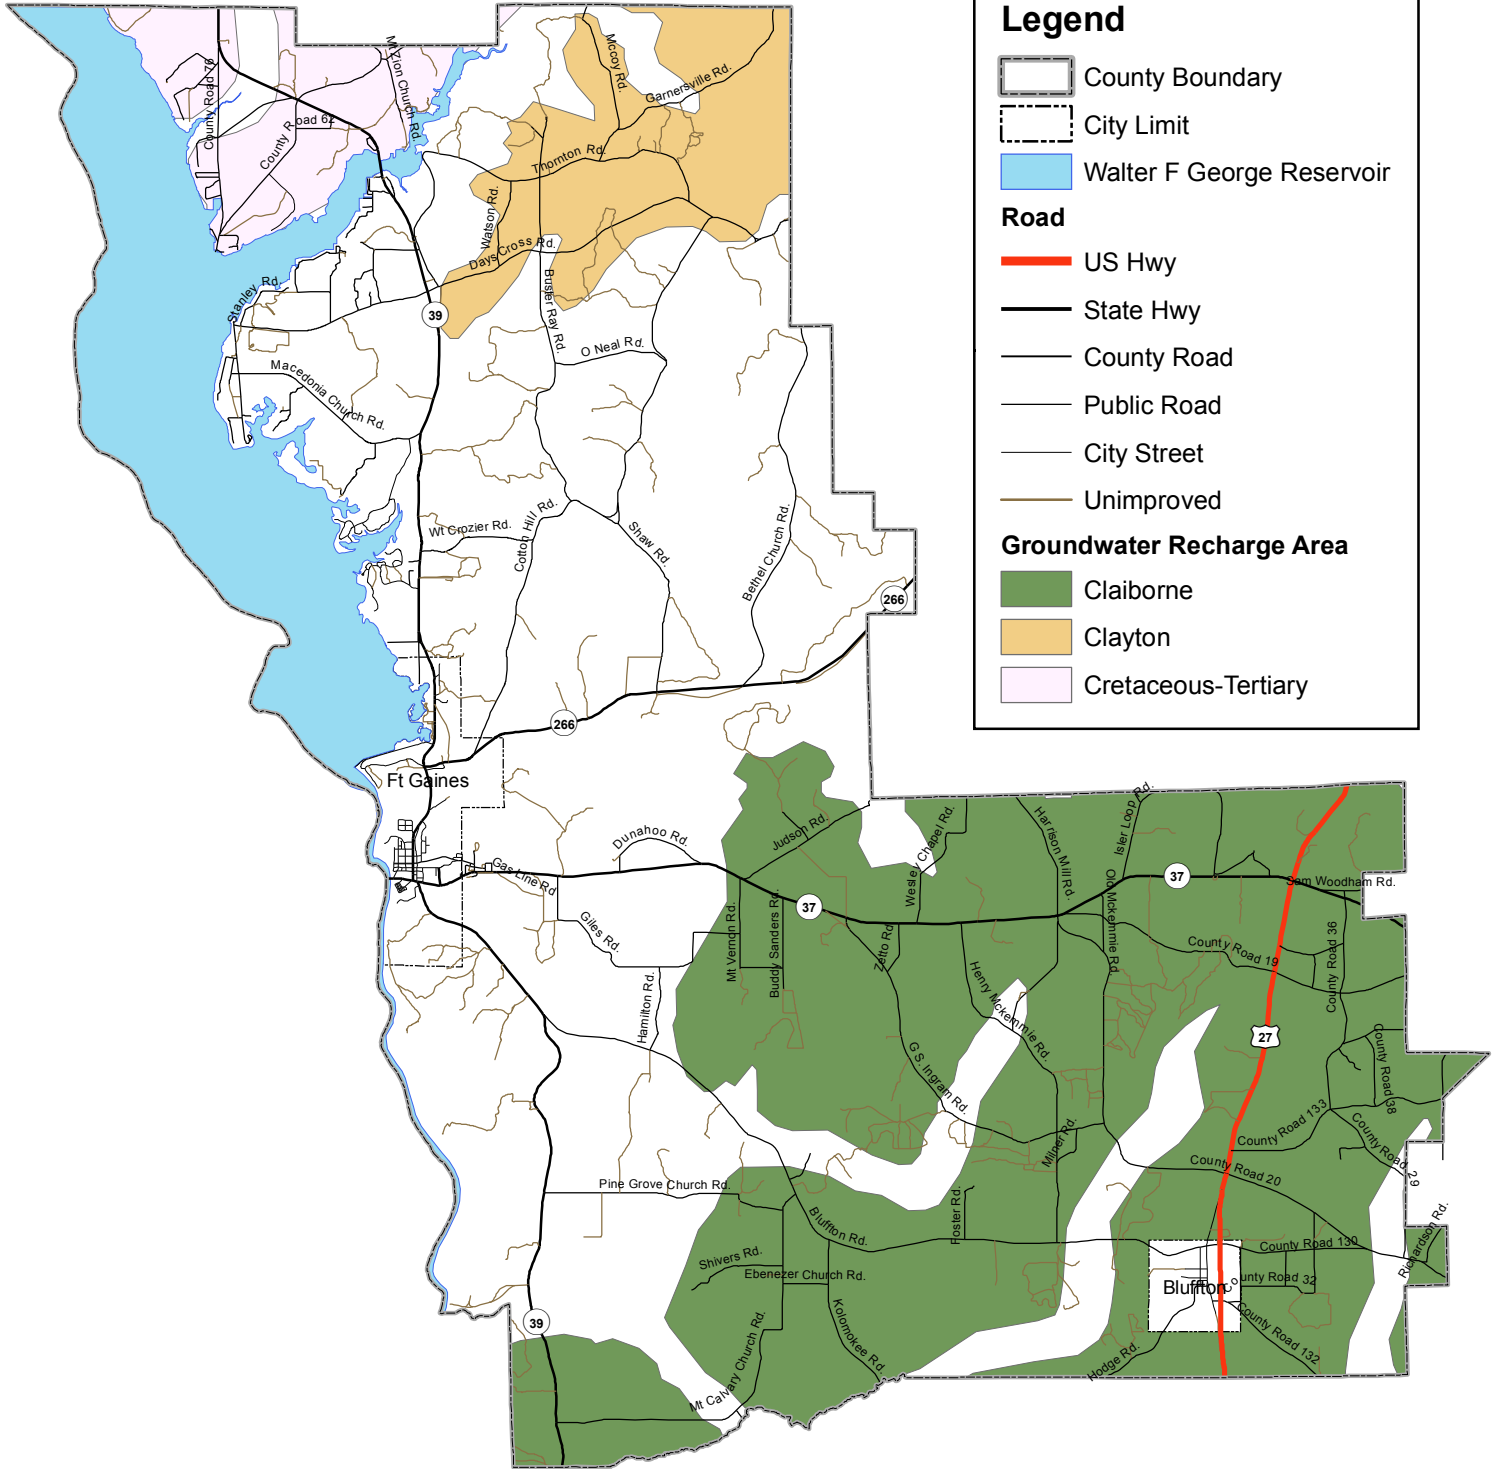

Clay County, Georgia

Groundwater Recharge Area

Legend

- County Boundary
- City Limit
- Walter F George Reservoir

Road

- US Hwy
- State Hwy
- County Road
- Public Road
- City Street
- Unimproved

Groundwater Recharge Area

- Claiborne
- Clayton
- Cretaceous-Tertiary